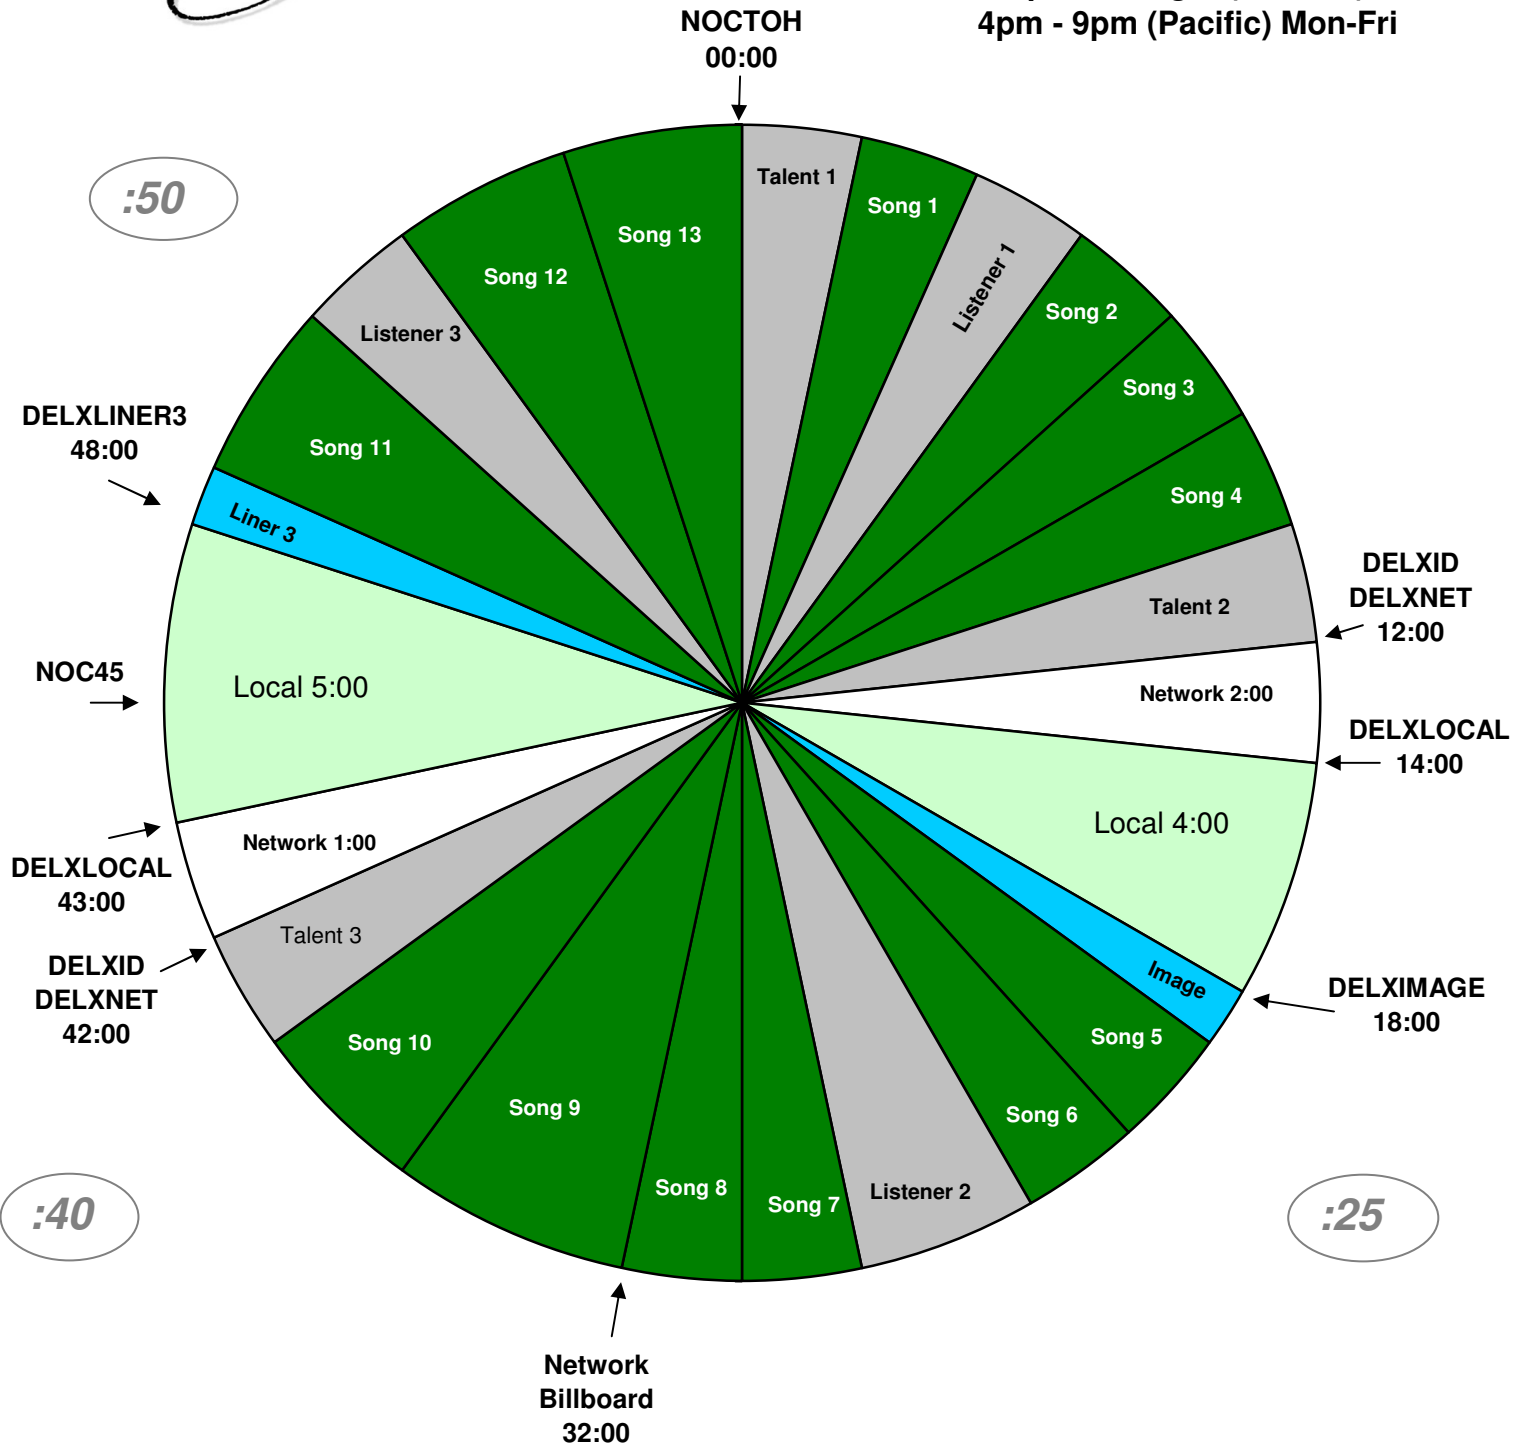

PROGRAM CLOCK
XDS Program: Delilah Holiday
 Effective Nov 1st, 2013
 Premiere XDS PRO4-P Satellite
 7pm-Midnight (Eastern)
 4pm - 9pm (Pacific) Mon-Fri

For Technical Assistance Call
 Premiere Network Operations Center: (800) 276-4431
 Technical Info: <http://engineering.premiereradio.com>

Delilah Relay	Function
DELXLOCAL	Local Break / Net Release
DELXIMAGE	Fires local 27s liner over 30s network jingle
DELXLINER3	Fires 11 second drop over 15s network jingle
DELXNET	Fires Network break
DELXID	Fires 3 second station ID/positioner
NOCTOH	NOC Top of Hour Time Sync
NOC45	NOC 45 min Time Sync
DELXID2	05s optional station ID/positioner
DELXCALL	05s optional Liner Before Caller